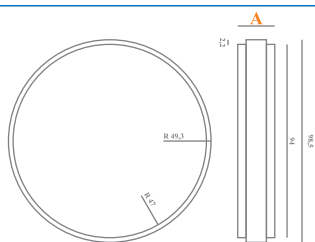

MODELOS, CORES E DIMENSÕES

Medidas em mm

VBW

Material	Altura (A)
ZIRCONN	10, 12, 14, 16, 18, 20 e 22
TRILUX	12, 14, 16, 18, 20 e 25
MONOCOLOR	12, 14, 16, 18, 20, 22 e 25
GUM	20, 25 e 30
CALCINÁVEL	10, 12, 14, 15, 16, 18, 20, 22 e 25
CERA	10, 12, 16, 20 e 25

VBZ

Material	Altura (A)
ZIRCONN	10, 12, 14, 16 e 18
TRILUX	12, 16, 20 e 25
MONOCOLOR	12, 16, 20 e 25
GUM	20, 25 e 30
CALCINÁVEL	12, 16, 20 e 25
CERA	10, 12, 14, 15, 16, 18, 20, 25 e 30

VBA

Material	Altura (A)
ZIRCONN	12, 14, 16, 18 e 20
TRILUX	13, 20 e 25
MONOCOLOR	13, 20 e 25
GUM	20, 25 e 30
CALCINÁVEL	13, 20 e 25
CERA	13, 18 e 20