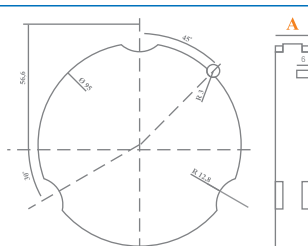

MODELOS, CORES E DIMENSÕES

Medidas em mm

VBW

Material	Altura (A)
ZIRCONN	10, 12, 14, 16, 18, 20 e 22
TRILUX	12, 14, 16, 18, 20 e 25
MONOCOLOR	12, 14, 16, 18, 20, 22 e 25
GUM	20, 25 e 30
CALCINÁVEL	10, 12, 14, 15, 16, 18, 20, 22 e 25
CERA	10, 12, 16, 20 e 25

VBZ

Material	Altura (A)
ZIRCONN	10, 12, 14, 16 e 18
TRILUX	12, 16, 20 e 25
MONOCOLOR	12, 16, 20 e 25
GUM	20, 25 e 30
CALCINÁVEL	12, 16, 20 e 25
CERA	10, 12, 14, 15, 16, 18, 20, 25 e 30

VBA

Material	Altura (A)
ZIRCONN	12, 14, 16, 18 e 20
TRILUX	13, 20 e 25
MONOCOLOR	13, 20 e 25
GUM	20, 25 e 30
CALCINÁVEL	13, 20 e 25
CERA	13, 18 e 20